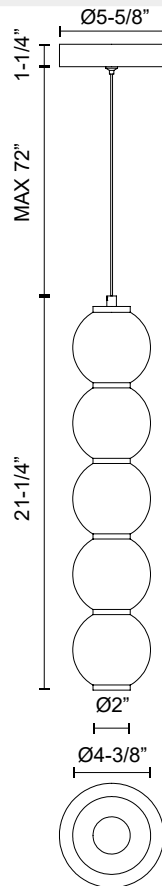

alora mood

P. 1.855.855.8926

CANADA: 19054 28TH Avenue Surrey - BC V3Z 6M3

USA: 3035 E. Lone Mountain Rd - Las Vegas, NV, 89081

BIJOU PD531515

FIXTURE DIMENSIONS	D4-3/8" x H21-1/4"
LIGHT SOURCE	DC LED WITH DRIVER
WATTAGE	20W
TOTAL LUMENS	1700lm
DELIVERED LUMENS	1060lm*
VOLTAGE	120V
COLOR TEMPERATURE	3000K
CRI (RA)	90CRI
DIMMABLE	Yes, TRIAC or ELV Dimmer (Not Included)
GLASS DETAILS	Opal Glass
MATERIAL	Aluminum; Glass; Steel;
WIRE LENGTH	72"
MINIMUM HANG HEIGHT	24"
SLOPED CEILING ADAPTABLE	Yes
LOCATION	Dry
CANOPY DIMENSIONS	D5-5/8" x H1-1/4"
CEC TITLE 24 JA8	Yes, JA8-2022
PAINT FINISH	AG01; BN01; MB01;

[D - Diameter, L - Length, W - Width, H - Height, E - Extension]

AVAILABLE FINISHES:

*For complete warranty terms, please visit: www.aloralighting.com/warranty

WWW.ALORAMOOD.COM

© 2022 KUZCO LIGHTING. ALL RIGHTS RESERVED.